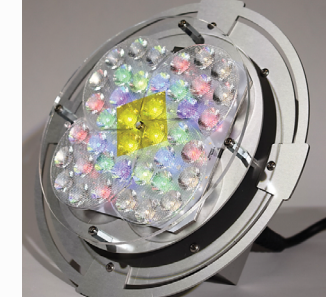

Luxium Lighting Primo PR60

LEDs: RGBLW
Number of LED Cells: 4
Watts/Cell: 25W
Fixture Max: 100W
CRI: >90
Individual Cell Control: Yes
Motorized Zoom: No
Beam Angle(s): 20°
Lens Options: 20°, 30°, 45°, 60°
Max DMX Channels: 6

IP Rating: IP30
Weight: 2.7 lbs.
Size: 8 x 8 x 5"
MSRP: $399
More Details: The PR60 is a 7000-lumen color-tunable fixture for cans and recessed fixtures in 50-foot-plus ceilings, easing and simplifying LED upgrades with impressive whites and dimming.

luxiumlighting.com